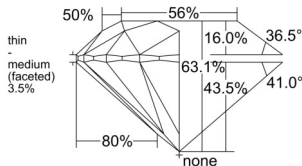

GIA®

FACSIMILE

GIA REPORT 6515351079

Verify this report at GIA.edu

GIA NATURAL DIAMOND DOSSIER®

February 04, 2025
GIA Report Number 6515351079
Shape and Cutting Style ..... Round Brilliant
Measurements ..... 5.04 - 5.08 x 3.19 mm

GRADING RESULTS

Carat Weight ..... 0.50 carat
Color Grade ..... G
Clarity Grade VS1
Cut Grade ..... Excellent

ADDITIONAL GRADING INFORMATION

Polish ..... Excellent
Symmetry ..... Excellent
Fluorescence ..... Faint
Clarity Characteristics..... Crystal, Pinpoint, Indented Natural
Inscription(s): GIA 6515351079

PROPORTIONS

GRADING SCALES

GIA COLOR SCALE	GIA CLARITY SCALE	GIA CUT SCALE	
D	FLAWLESS	EXCELLENT	
E	INTERNALLY FLAWLESS		
F		VVS₁	VERY GOOD
G	VVS₂		
H	VS₁	GOOD	
I	VS₂		
J	SI₁	FAIR	
K	SI₂		
L	I₁	POOR	
M	I₂		
N	I₃		
O			
P			
Q			
R			
S			
T			
U			
V			
W			
X			
Y			
Z