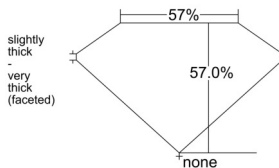

GIA®

FACSIMILE

GIA REPORT 6515357438

Verify this report at GIA.edu

GIA NATURAL DIAMOND DOSSIER®

February 06, 2025
GIA Report Number 6515357438
Shape and Cutting Style ..... Heart Brilliant
Measurements ..... 4.43 x 5.14 x 2.93 mm

GRADING RESULTS

Carat Weight ..... 0.40 carat
Color Grade ..... D
Clarity Grade VS1

ADDITIONAL GRADING INFORMATION

Polish ..... Excellent
Symmetry ..... Excellent
Fluorescence ..... None
Clarity Characteristics..... Feather, Indented Natural
Inscription(s): GIA 6515357438

PROPORTIONS

Profile not to actual proportions

GRADING SCALES

GIA COLOR SCALE		GIA CLARITY SCALE	
COLORLESS	D	VERY VERY SLIGHTLY INCLUDED	FLAWLESS
	E		INTERNALLY FLAWLESS
	F		VVS₁
	G		VVS₂
	H		VS₁
	I		VS₂
	J		SI₁
	K		SI₂
	L		I₁
	M		I₂
NEAR COLORLESS	N	SLIGHTLY INCLUDED	I₃
	O		
	P		
	Q		
FAINT	R		
	S		
	T		
	U		
VERT LIGHT	V		
	W		
	X		
	Y		
LIGHT	Z