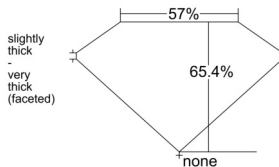

GIA®

FACSIMILE

GIA REPORT 6515360016

Verify this report at GIA.edu

GIA NATURAL DIAMOND DOSSIER®

February 05, 2025
GIA Report Number 6515360016
Shape and Cutting Style ..... Pear Brilliant
Measurements ..... 5.47 x 3.73 x 2.44 mm

GRADING RESULTS

Carat Weight ..... 0.30 carat
Color Grade ..... D
Clarity Grade VVS1

ADDITIONAL GRADING INFORMATION

Polish ..... Excellent
Symmetry ..... Very Good
Fluorescence ..... Faint
Clarity Characteristics ..... Pinpoint
Inscription(s): GIA 6515360016

PROPORTIONS

Profile not to actual proportions

GRADING SCALES

GIA COLOR SCALE		GIA CLARITY SCALE			
COLORLESS	D	VERY VERY SLIGHTLY INCLUDED	FLAWLESS		
	E		INTERNALLY FLAWLESS		
	F	VERY SLIGHTLY INCLUDED	VVS₁		
	G		VVS₂		
	H		VS₁		
	NEAR COLORLESS	I	SLIGHTLY INCLUDED	VS₂	
		J		SI₁	
		FAINT	K	INCLUDED	SI₂
			L		I₁
			M		I₂
VERT LIGHT	N	INCLUDED	I₃		
	O				
	P				
	Q				
	R				
LIGHT	S				
	T				
	U				
	V				
	W				
X					
Y					
Z