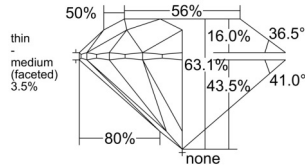

GIA®

FACSIMILE

GIA REPORT 6515365162

Verify this report at GIA.edu

GIA NATURAL DIAMOND DOSSIER®

February 05, 2025
GIA Report Number 6515365162
Shape and Cutting Style ..... Round Brilliant
Measurements ..... 5.35 - 5.39 x 3.39 mm

GRADING RESULTS

Carat Weight ..... 0.60 carat
Color Grade ..... G
Clarity Grade VS1
Cut Grade ..... Excellent

ADDITIONAL GRADING INFORMATION

Polish ..... Excellent
Symmetry ..... Excellent
Fluorescence ..... None
Clarity Characteristics..... Crystal, Cloud, Feather, Pinpoint
Inscription(s): GIA 6515365162

PROPORTIONS

GRADING SCALES

GIA COLOR SCALE

COLORLESS	D
	E
	F
	G
	H
	I
NEAR COLORLESS	J
	K
	L
FAIN	M
	N
	O
	P
	Q
VERY LIGHT	R
	S
	T
	U
	V
	W
	X
	Y
LIGHT	Z

GIA CLARITY SCALE

FLAWLESS	INTERNAL FLAWLESS	
		EXCELLENT
VERY VERY SLIGHTLY INCLUDED	VVS₁	VERY GOOD
VERY SLIGHTLY INCLUDED	VVS₂	
SLIGHTLY INCLUDED	VS₁	GOOD
	VS₂	
INCLUDED	SI₁	FAIR
	SI₂	
INCLUDED	I₁	POOR
	I₂	
	I₃