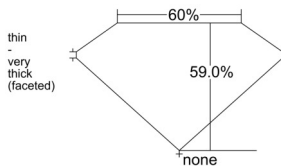

GIA®

FACSIMILE

GIA REPORT 6515372191

Verify this report at GIA.edu

GIA NATURAL DIAMOND DOSSIER®

February 06, 2025
GIA Report Number 6515372191
Shape and Cutting Style ..... Heart Brilliant
Measurements ..... 4.04 x 4.67 x 2.76 mm

GRADING RESULTS

Carat Weight ..... 0.30 carat
Color Grade ..... D
Clarity Grade SI1

ADDITIONAL GRADING INFORMATION

Polish ..... Good
Symmetry ..... Very Good
Fluorescence ..... None
Clarity Characteristics..... Crystal, Feather
Inscription(s): GIA 6515372191

PROPORTIONS

Profile not to actual proportions

GRADING SCALES

GIA COLOR SCALE		GIA CLARITY SCALE				
COLORLESS	D	VERY VERY SLIGHTLY INCLUDED	FLAWLESS			
	E		INTERNALLY FLAWLESS			
	F		VVS₁			
	NEAR COLORLESS	G	VERY SLIGHTLY INCLUDED	VVS₂		
		H		VS₁		
		FAINT	I	SLIGHTLY INCLUDED	VS₂	
			J		SI₁	
			LIGHT	K	INCLUDED	SI₂
	L	I₁				
	M	I₂				
	N			I₃		
	O					
	P					
	Q					
	R