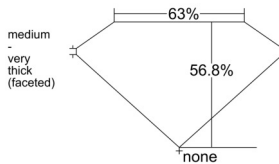

GIA®

FACSIMILE

GIA REPORT 6515378690

Verify this report at GIA.edu

GIA NATURAL DIAMOND DOSSIER®

February 10, 2025
GIA Report Number 6515378690
Shape and Cutting Style ..... Heart Brilliant
Measurements ..... 4.21 x 4.80 x 2.72 mm

GRADING RESULTS

Carat Weight ..... 0.32 carat
Color Grade ..... D
Clarity Grade SI1

ADDITIONAL GRADING INFORMATION

Polish ..... Excellent
Symmetry ..... Excellent
Fluorescence ..... None
Clarity Characteristics ..... Cloud
Inscription(s): GIA 6515378690

PROPORTIONS

Profile not to actual proportions

GRADING SCALES

GIA COLOR SCALE		GIA CLARITY SCALE			
COLORLESS	D	VERY VERY SLIGHTLY INCLUDED	FLAWLESS		
	E		INTERNALLY FLAWLESS		
	F	VERY SLIGHTLY INCLUDED	VVS₁		
	G		VVS₂		
	H		VS₁		
	NEAR COLORLESS	I	SLIGHTLY INCLUDED	VS₂	
		J		SI₁	
		FAINT	K	INCLUDED	SI₂
			L		I₁
			M		I₂
VERT LIGHT	N	LIGHT	I₃		
	O				
	P				
	Q				
	R