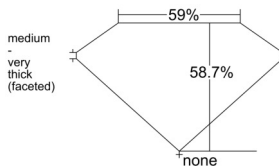

GIA®

FACSIMILE

GIA REPORT 6515380971

Verify this report at GIA.edu

GIA NATURAL DIAMOND DOSSIER®

February 07, 2025
GIA Report Number 6515380971
Shape and Cutting Style ..... Heart Brilliant
Measurements ..... 4.55 x 5.36 x 3.15 mm

GRADING RESULTS

Carat Weight ..... 0.45 carat
Color Grade ..... F
Clarity Grade VS1

ADDITIONAL GRADING INFORMATION

Polish ..... Excellent
Symmetry ..... Very Good
Fluorescence ..... None
Clarity Characteristics..... Cloud, Crystal, Pinpoint, Needle
Inscription(s): GIA 6515380971

PROPORTIONS

Profile not to actual proportions

GRADING SCALES

GIA COLOR SCALE		GIA CLARITY SCALE	
COLORLESS	D	VERY VERY SLIGHTLY INCLUDED	FLAWLESS
	E		INTERNALLY FLAWLESS
	F		VVS₁
	G		VVS₂
	H		VS₁
	I		VS₂
	J		SI₁
	K		SI₂
	L		I₁
	M		I₂
NEAR COLORLESS	N	SLIGHTLY INCLUDED	I₃
	O		
	P		
	Q		
FAINT	R		
	S		
	T		
	U		
VERT LIGHT	V		
	W		
	X		
	Y		
LIGHT	Z