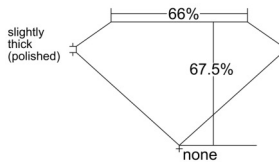

GIA®

FACSIMILE

GIA REPORT 6515390431

Verify this report at GIA.edu

GIA NATURAL DIAMOND DOSSIER®

February 10, 2025
GIA Report Number 6515390431
Shape and Cutting Style ..... **Cut-Cornered Rectangular Modified Brilliant**
Measurements ..... 5.84 x 4.50 x 3.04 mm

GRADING RESULTS

Carat Weight ..... 0.72 carat
Color Grade ..... H
Clarity Grade VVS1

ADDITIONAL GRADING INFORMATION

Polish ..... Excellent
Symmetry ..... Excellent
Fluorescence ..... None
Clarity Characteristics ..... Pinpoint
Inscription(s): GIA 6515390431

PROPORTIONS

Profile not to actual proportions

GRADING SCALES

GIA COLOR SCALE		GIA CLARITY SCALE			
COLORLESS	D	VERY VERY SLIGHTLY INCLUDED	FLAWLESS		
	E		INTERNALLY FLAWLESS		
	F	VERY SLIGHTLY INCLUDED	VVS₁		
	G		VVS₂		
	H		VS₁		
	NEAR COLORLESS	I	SLIGHTLY INCLUDED	VS₂	
		J		SI₁	
		FAINT	K	INCLUDED	SI₂
			L		I₁
			M		I₂
VERTICALLY LIGHT	N	LIGHT	I₃		
	O				
	P				
	Q				
	R				
	S				
	T