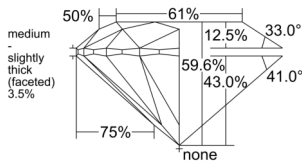

GIA®

FACSIMILE

GIA REPORT 6515403693

Verify this report at GIA.edu

GIA NATURAL DIAMOND DOSSIER®

February 12, 2025
GIA Report Number 6515403693
Shape and Cutting Style ..... Round Brilliant
Measurements ..... 4.99 - 5.02 x 2.98 mm

GRADING RESULTS

Carat Weight ..... 0.46 carat
Color Grade ..... G
Clarity Grade S11
Cut Grade ..... Excellent

ADDITIONAL GRADING INFORMATION

Polish ..... Excellent
Symmetry ..... Excellent
Fluorescence ..... None
Clarity Characteristics ..... Crystal, Cloud, Feather
Inscription(s): GIA 6515403693

PROPORTIONS

Profile to actual proportions

GRADING SCALES

GIA COLOR SCALE	GIA CLARITY SCALE	GIA CUT SCALE
COLOURLESS	FLAWLESS	EXCELLENT
D	INTERNALLY FLAWLESS	
E	VVS₁	VERY GOOD
F		
G	VVS₂	
H	VS₁	GOOD
I		
J	VS₂	
K	SI₁	FAIR
L		
M	SI₂	
N	I₁	POOR
O		
P	I₂	
Q	I₃	
R		
S		
T		
U		
V		
W		
X		
Y		
Z