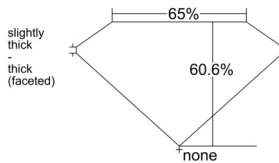

GIA®

FACSIMILE

GIA REPORT 6515457841

Verify this report at GIA.edu

GIA NATURAL DIAMOND DOSSIER®

February 18, 2025
GIA Report Number 6515457841
Shape and Cutting Style ..... Oval Brilliant
Measurements ..... 5.32 x 3.93 x 2.38 mm

GRADING RESULTS

Carat Weight ..... 0.31 carat
Color Grade ..... D
Clarity Grade VS1

ADDITIONAL GRADING INFORMATION

Polish ..... Excellent
Symmetry ..... Very Good
Fluorescence ..... None
Clarity Characteristics ..... Crystal, Needle, Pinpoint
Inscription(s): GIA 6515457841

PROPORTIONS

Profile not to actual proportions

GRADING SCALES

GIA COLOR SCALE		GIA CLARITY SCALE		
COLORLESS	D	VERY VERY SLIGHTLY INCLUDED	FLAWLESS	
	E		INTERNALLY FLAWLESS	
	F		VS₁	
	G		VS₂	
	NEAR COLORLESS	H	VERY SLIGHTLY INCLUDED	VS₁
		I		VS₂
		J		SI₁
		K		SI₂
	FAINT	L	SLIGHTLY INCLUDED	I₁
		M		I₂
N		I₃		
O				
VERT LIGHT	P	INCLUDED		
	Q			
	R			
	S			
	T			
	U			
	V			
	W			
LIGHT	X			
	Y			
Z