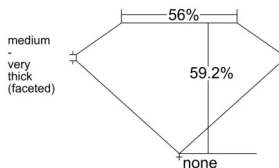

GIA®

FACSIMILE

GIA REPORT 6515480754

Verify this report at GIA.edu

GIA NATURAL DIAMOND DOSSIER®

February 20, 2025
GIA Report Number 6515480754
Shape and Cutting Style ..... Heart Brilliant
Measurements ..... 6.09 x 6.59 x 3.90 mm

GRADING RESULTS

Carat Weight ..... 0.90 carat
Color Grade ..... G
Clarity Grade S11

ADDITIONAL GRADING INFORMATION

Polish ..... Excellent
Symmetry ..... Very Good
Fluorescence ..... None
Clarity Characteristics ..... Twinning Wisp
Inscription(s): GIA 6515480754

PROPORTIONS

Profile not to actual proportions

GRADING SCALES

GIA COLOR SCALE		GIA CLARITY SCALE			
COLORLESS	D	VERY VERY SLIGHTLY INCLUDED	FLAWLESS		
	E		INTERNALLY FLAWLESS		
	F	VERY SLIGHTLY INCLUDED	VVS₁		
	G		VVS₂		
	H		VS₁		
	NEAR COLORLESS	I	SLIGHTLY INCLUDED	VS₂	
		J		S1₁	
		FAINT	K	INCLUDED	S1₂
			L		I₁
			M		I₂
VERT LIGHT	N	LIGHT	I₃		
	O				
	P				
	Q				
	R				
	S				
	T				
LIGHT	U				
	V				
	W				
	X				
Y					
Z