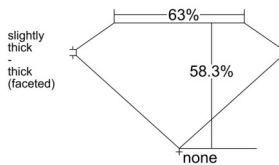

GIA®

FACSIMILE

GIA REPORT 6515493136

Verify this report at GIA.edu

GIA NATURAL DIAMOND DOSSIER®

February 24, 2025
GIA Report Number 6515493136
Shape and Cutting Style ..... Pear Brilliant
Measurements ..... 6.45 x 3.71 x 2.16 mm

GRADING RESULTS

Carat Weight ..... 0.30 carat
Color Grade ..... D
Clarity Grade VS1

ADDITIONAL GRADING INFORMATION

Polish ..... Excellent
Symmetry ..... Very Good
Fluorescence ..... None
Clarity Characteristics ..... Cavity, Pinpoint
Inscription(s): GIA 6515493136

PROPORTIONS

Profile not to actual proportions

GRADING SCALES

GIA COLOR SCALE		GIA CLARITY SCALE			
COLORLESS	D	VERY VERY SLIGHTLY INCLUDED	FLAWLESS		
	E		INTERNALLY FLAWLESS		
	F	VERY SLIGHTLY INCLUDED	VVS₁		
	G		VVS₂		
	H		VS₁		
	NEAR COLORLESS	I	SLIGHTLY INCLUDED	VS₂	
		J		SI₁	
		FAINT	K	INCLUDED	SI₂
			L		I₁
			M		I₂
VERT LIGHT	N	NOT GRADED	I₃		
	O				
	P				
	Q				
	R				
	S				
	T				
LIGHT	U				
	V				
	W				
	X				
Y					
Z