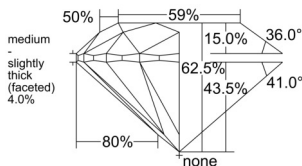

GIA®

FACSIMILE

GIA REPORT 6515497626

Verify this report at GIA.edu

GIA NATURAL DIAMOND DOSSIER®

February 24, 2025
GIA Report Number 6515497626
Shape and Cutting Style ..... Round Brilliant
Measurements ..... 5.90 - 5.93 x 3.70 mm

GRADING RESULTS

Carat Weight ..... 0.81 carat
Color Grade ..... J
Clarity Grade VS2
Cut Grade ..... Excellent

ADDITIONAL GRADING INFORMATION

Polish ..... Excellent
Symmetry ..... Excellent
Fluorescence ..... None
Clarity Characteristics ..... Cloud, Crystal
Inscription(s): GIA 6515497626

PROPORTIONS

GRADING SCALES

GIA COLOR SCALE

COLOREDNESS	D
	E
	F
	G
	H
	I
	J
NEAR COLORLESS	K
	L
Faint	M
	N
	O
	P
	Q
	R
	S
	T
	U
	V
	W
	X
	Y
Light	Z

GIA CLARITY SCALE

VERY VERY SLIGHTLY INCLUDED	FLAWLESS
	INTERNALLY FLAWLESS
VERY SLIGHTLY INCLUDED	VVS₁
	VVS₂
SLIGHTLY INCLUDED	VS₁
	VS₂
INCLUDED	SI₁
	SI₂
	I₁
	I₂
	I₃

GIA CUT SCALE

EXCELLENT
VERY GOOD
GOOD
FAIR
POOR