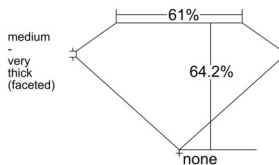

GIA®

FACSIMILE

GIA REPORT 6515497741

Verify this report at GIA.edu

GIA NATURAL DIAMOND DOSSIER®

February 25, 2025
GIA Report Number 6515497741
Shape and Cutting Style ..... Pear Brilliant
Measurements ..... 7.61 x 4.83 x 3.10 mm

GRADING RESULTS

Carat Weight ..... 0.70 carat
Color Grade ..... E
Clarity Grade VVS2

ADDITIONAL GRADING INFORMATION

Polish ..... Excellent
Symmetry ..... Very Good
Fluorescence ..... None
Clarity Characteristics ..... Cavity, Pinpoint
Inscription(s): GIA 6515497741

PROPORTIONS

Profile not to actual proportions

GRADING SCALES

GIA COLOR SCALE		GIA CLARITY SCALE			
COLORLESS	D	VERY VERY SLIGHTLY INCLUDED	FLAWLESS		
	E		INTERNALLY FLAWLESS		
	F	VERY SLIGHTLY INCLUDED	VVS₁		
	G		VVS₂		
	H		VS₁		
	NEAR COLORLESS	I	SLIGHTLY INCLUDED	VS₂	
		J		SI₁	
		FAINT	K	INCLUDED	SI₂
			L		I₁
			M		I₂
VERT LIGHT	N	LIGHT	I₃		
	O				
	P				
	Q				
	R				
	S				
	T