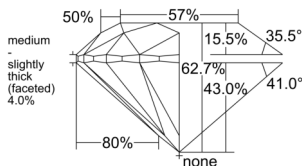

GIA®

FACSIMILE

GIA REPORT 6515508864

Verify this report at GIA.edu

GIA NATURAL DIAMOND DOSSIER®

February 25, 2025
GIA Report Number 6515508864
Shape and Cutting Style ..... Round Brilliant
Measurements ..... 5.62 - 5.66 x 3.54 mm

GRADING RESULTS

Carat Weight ..... 0.70 carat
Color Grade ..... H
Clarity Grade S11
Cut Grade ..... Excellent

ADDITIONAL GRADING INFORMATION

Polish ..... Excellent
Symmetry ..... Excellent
Fluorescence ..... None
Clarity Characteristics..... Crystal, Feather
Inscription(s): GIA 6515508864

PROPORTIONS

Profile to actual proportions