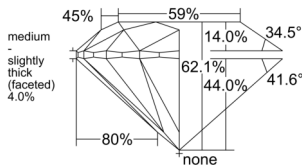

GIA®

FACSIMILE

GIA NATURAL DIAMOND DOSSIER®

February 28, 2025
GIA Report Number 6515537653
Shape and Cutting Style ..... Round Brilliant
Measurements ..... 4.75 - 4.78 x 2.96 mm

GRADING RESULTS

Carat Weight ..... 0.41 carat
Color Grade ..... E
Clarity Grade S11
Cut Grade ..... Excellent

ADDITIONAL GRADING INFORMATION

Polish ..... Excellent
Symmetry ..... Excellent
Fluorescence ..... None
Clarity Characteristics ..... Crystal, Cloud
Inscription(s): GIA 6515537653

GIA REPORT 6515537653

Verify this report at GIA.edu

PROPORTIONS

Profile to actual proportions