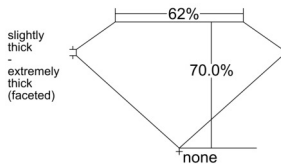

GIA®

FACSIMILE

GIA REPORT 6515563143

Verify this report at GIA.edu

GIA NATURAL DIAMOND DOSSIER®

March 05, 2025
GIA Report Number 6515563143
Shape and Cutting Style ..... Cushion Modified Brilliant
Measurements ..... 5.47 x 5.12 x 3.58 mm

GRADING RESULTS

Carat Weight ..... 0.90 carat
Color Grade ..... E
Clarity Grade VS1

ADDITIONAL GRADING INFORMATION

Polish ..... Excellent
Symmetry ..... Excellent
Fluorescence ..... Strong Blue
Clarity Characteristics ..... Crystal, Cloud
Inscription(s): GIA 6515563143

PROPORTIONS

Profile not to actual proportions

GRADING SCALES

GIA COLOR SCALE		GIA CLARITY SCALE			
COLORLESS	D	VERY VERY SLIGHTLY INCLUDED	FLAWLESS		
	E		INTERNALLY FLAWLESS		
	F		VS₁		
	NEAR COLORLESS	G	VERY SLIGHTLY INCLUDED	VS₂	
		H		VS₁	
		FANT	I	SLIGHTLY INCLUDED	VS₂
			J		SI₁
	K		SI₂		
	VERT LIGHT		L	INCLUDED	I₁
			M		I₂
N			I₃		
O					
P					
Q					
R					
LIGHT	S				
	T				
	U				
	V				
	W				
	X				
Y					
Z