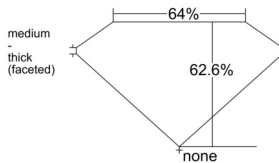

GIA®

FACSIMILE

GIA REPORT 6515572185

Verify this report at GIA.edu

GIA NATURAL DIAMOND DOSSIER®

March 07, 2025
GIA Report Number 6515572185
Shape and Cutting Style ..... Pear Brilliant
Measurements ..... 5.73 x 3.79 x 2.37 mm

GRADING RESULTS

Carat Weight ..... 0.31 carat
Color Grade ..... D
Clarity Grade VVS2

ADDITIONAL GRADING INFORMATION

Polish ..... Excellent
Symmetry ..... Very Good
Fluorescence ..... Faint
Clarity Characteristics..... Needle, Pinpoint
Inscription(s): GIA 6515572185

PROPORTIONS

Profile not to actual proportions

GRADING SCALES

GIA COLOR SCALE		GIA CLARITY SCALE			
COLORLESS	D	VERY VERY SLIGHTLY INCLUDED	FLAWLESS		
	E		INTERNALLY FLAWLESS		
	F	VERY SLIGHTLY INCLUDED	VVS₁		
	G		VVS₂		
	H		VS₁		
	NEAR COLORLESS	I	SLIGHTLY INCLUDED	VS₂	
		J		SI₁	
		FAINT	K	INCLUDED	SI₂
			L		I₁
			M		I₂
VERT LIGHT	N	INCLUDED	I₃		
	O				
	P				
	Q				
	R				
LIGHT	S				
	T				
	U				
	V				
	W				
	Z