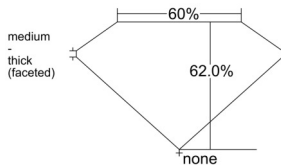

GIA®

FACSIMILE

GIA REPORT 6515574808

Verify this report at GIA.edu

GIA NATURAL DIAMOND DOSSIER®

March 07, 2025
GIA Report Number 6515574808
Shape and Cutting Style ..... Pear Brilliant
Measurements ..... 5.91 x 3.72 x 2.31 mm

GRADING RESULTS

Carat Weight ..... 0.30 carat
Color Grade ..... H
Clarity Grade VVS2

ADDITIONAL GRADING INFORMATION

Polish ..... Excellent
Symmetry ..... Very Good
Fluorescence ..... None
Clarity Characteristics ..... Needle
Inscription(s): GIA 6515574808

PROPORTIONS

Profile not to actual proportions

GRADING SCALES

GIA COLOR SCALE		GIA CLARITY SCALE		
COLORLESS	D	VERY VERY SLIGHTLY INCLUDED	FLAWLESS	
	E		INTERNALLY FLAWLESS	
	F		VVS₁	
	G		VVS₂	
	NEAR COLORLESS	H	VERY SLIGHTLY INCLUDED	VS₁
		I		VS₂
		J	SLIGHTLY INCLUDED	I₁
		K		I₂
		L		I₃
		M		
FAINT	N	INCLUDED		
	O			
	P			
	Q			
	R			
	S			
	T			
	U			
VERT LIGHT	V			
	W			
	X			
	Y			
LIGHT	Z