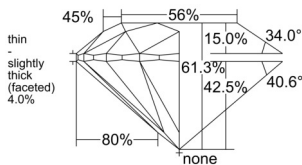

GIA®

FACSIMILE

GIA REPORT 6515576343

Verify this report at GIA.edu

GIA NATURAL DIAMOND DOSSIER®

March 06, 2025
GIA Report Number 6515576343
Shape and Cutting Style ..... Round Brilliant
Measurements ..... 4.95 - 4.98 x 3.05 mm

GRADING RESULTS

Carat Weight ..... 0.46 carat
Color Grade I
Clarity Grade VS1
Cut Grade ..... Excellent

ADDITIONAL GRADING INFORMATION

Polish ..... Excellent
Symmetry ..... Excellent
Fluorescence ..... Faint
Clarity Characteristics..... Crystal, Feather, Cloud
Inspection(s): GIA 6515576343

PROPORTIONS

Profile to actual proportions

GRADING SCALES

GIA COLOR SCALE	GIA CLARITY SCALE	GIA CUT SCALE	
D	FLAWLESS	EXCELLENT	
E	INTERNALLY FLAWLESS		
F		VVS₁	VERY GOOD
G	VVS₂		
H	VS₁	GOOD	
I	VS₂		
J	SI₁	FAIR	
K	SI₂		
L	I₁	POOR	
M			
N			
O	I₂		
P			
Q	I₃		
R			
S			
T			
U			
V			
W			
X			
Y			
Z