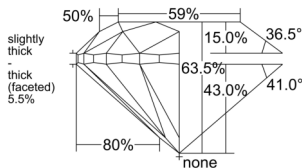

GIA®

FACSIMILE

GIA NATURAL DIAMOND DOSSIER®

March 11, 2025
GIA Report Number 6515599104
Shape and Cutting Style ..... Round Brilliant
Measurements ..... 4.80 - 4.85 x 3.06 mm

GRADING RESULTS

Carat Weight ..... 0.46 carat
Color Grade ..... D
Clarity Grade VS1
Cut Grade ..... Very Good

ADDITIONAL GRADING INFORMATION

Polish ..... Excellent
Symmetry ..... Very Good
Fluorescence ..... Strong Blue
Clarity Characteristics..... Crystal, Pinpoint, Indented Natural
Inscription(s): GIA 6515599104

GIA REPORT 6515599104

Verify this report at GIA.edu

PROPORTIONS

Profile to actual proportions

GRADING SCALES

GIA COLOR SCALE

COLORLESS	D
	E
	F
	G
	H
	I
	J
NEAR COLORLESS	K
	L
	M
Faint	N
	O
	P
	R
	S
	T
	U
	V
	W
	X
	Y
Light	Z

GIA CLARITY SCALE

FLAWLESS	VERY VERY SLIGHTLY INCLUDED	VS₁	VS₂	VS₁	VS₂	SLIGHTLY INCLUDED	SI₁	SI₂	I₁	I₂	I₃	
												INTERNALLY FLAWLESS

GIA CUT SCALE

EXCELLENT
VERY GOOD
GOOD
FAIR
POOR