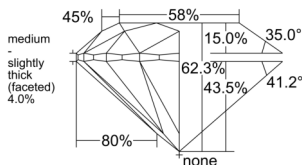

GIA®

FACSIMILE

GIA REPORT 6515628141

Verify this report at GIA.edu

GIA NATURAL DIAMOND DOSSIER®

March 13, 2025
GIA Report Number 6515628141
Shape and Cutting Style ..... Round Brilliant
Measurements ..... 3.71 - 3.73 x 2.32 mm

GRADING RESULTS

Carat Weight ..... 0.20 carat
Color Grade ..... H
Clarity Grade VVS2
Cut Grade ..... Excellent

ADDITIONAL GRADING INFORMATION

Polish ..... Excellent
Symmetry ..... Excellent
Fluorescence ..... None
Clarity Characteristics ..... Feather, Pinpoint
Inscription(s): GIA 6515628141

PROPORTIONS

GRADING SCALES

GIA COLOR SCALE

COLORLESS	D
	E
	F
	G
	H
	I
	J
NEAR COLORLESS	K
	L
FAIN	M
	N
	O
	P
	Q
VERY LIGHT	R
	S
	T
	U
	V
	W
	X
	Y
LIGHT	Z

GIA CLARITY SCALE

	FLAWLESS
	INTERNALLY FLAWLESS
VERY VERY SLIGHTLY INCLUDED	VVS₁
	VVS₂
VERY SLIGHTLY INCLUDED	VS₁
	VS₂
SLIGHTLY INCLUDED	SI₁
	SI₂
	I₁
	I₂
INCLUDED	I₃

GIA CUT SCALE

	EXCELLENT
	VERY GOOD
	GOOD
	FAIR
	POOR