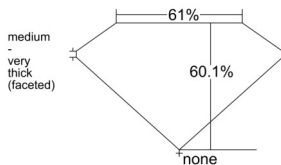

GIA®

FACSIMILE

GIA REPORT 6515633347

Verify this report at GIA.edu

GIA NATURAL DIAMOND DOSSIER®

March 18, 2025
GIA Report Number 6515633347
Shape and Cutting Style ..... Heart Brilliant
Measurements ..... 5.13 x 6.11 x 3.68 mm

GRADING RESULTS

Carat Weight ..... 0.70 carat
Color Grade ..... F
Clarity Grade VS1

ADDITIONAL GRADING INFORMATION

Polish ..... Excellent
Symmetry ..... Excellent
Fluorescence ..... None
Clarity Characteristics..Crystal, Cloud, Pinpoint, Indented Natural
Inscription(s): GIA 6515633347

PROPORTIONS

Profile not to actual proportions

GRADING SCALES

GIA COLOR SCALE		GIA CLARITY SCALE	
COLORLESS	D	VERY VERY SLIGHTLY INCLUDED	FLAWLESS
	E		INTERNALLY FLAWLESS
	F		VVS₁
	G		VVS₂
	H		VS₁
	I		VS₂
	J		SI₁
	K		SI₂
	L		I₁
	M		I₂
NEAR COLORLESS	N	SLIGHTLY INCLUDED	I₃
	O		
	P		
	Q		
FAINT	R		
	S		
	T		
	U		
VERT LIGHT	V		
	W		
	X		
	Y		
LIGHT	Z