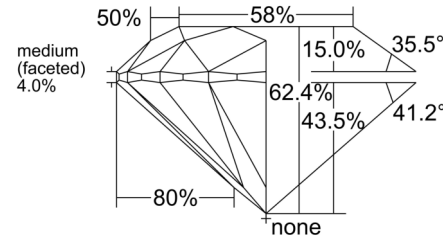

GIA NATURAL DIAMOND GRADING REPORT

March 14, 2025

GIA Report Number 6515639666

Shape and Cutting Style Round Brilliant

Measurements 7.76 - 7.78 x 4.85 mm

GRADING RESULTS

Carat Weight 1.80 carat

Color Grade I

PROPORTIONS

Profile to actual proportions

CLARITY CHARACTERISTICS

KEY TO SYMBOLS*

- Crystal
- ~ Feather
- ∖ Needle

* Red symbols denote internal characteristics (inclusions). Green or black symbols denote external characteristics (blemishes). Diagram is an approximate representation of the diamond, and symbols shown indicate type, position, and approximate size of clarity characteristics. All clarity characteristics may not be shown. Details of finish are not shown.