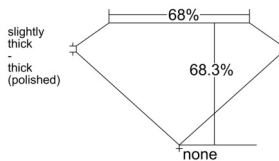

GIA®

FACSIMILE

GIA REPORT 6515645850

Verify this report at GIA.edu

GIA NATURAL DIAMOND DOSSIER®

March 18, 2025
GIA Report Number 6515645850
Shape and Cutting Style ..... Emerald Cut
Measurements ..... 5.76 x 4.25 x 2.90 mm

GRADING RESULTS

Carat Weight ..... 0.70 carat
Color Grade ..... E
Clarity Grade VS1

ADDITIONAL GRADING INFORMATION

Polish ..... Excellent
Symmetry ..... Excellent
Fluorescence ..... Medium Blue
Clarity Characteristics ..... Crystal, Pinpoint
Inscription(s): GIA 6515645850

PROPORTIONS

Profile not to actual proportions

GRADING SCALES

GIA COLOR SCALE		GIA CLARITY SCALE			
COLORLESS	D	VERY VERY SLIGHTLY INCLUDED	FLAWLESS		
	E		INTERNALLY FLAWLESS		
	F	VERY SLIGHTLY INCLUDED	VS₁		
	G		VS₂		
	H		VS₁		
	NEAR COLORLESS	I	SLIGHTLY INCLUDED	VS₂	
		J		SI₁	
		FAINT	K	INCLUDED	SI₂
			L		I₁
			M		I₂
VERT LIGHT	N	LIGHT	I₃		
	O				
	P				
	Q				
	R