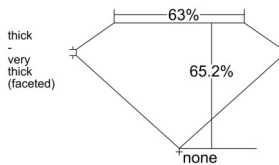

GIA®

FACSIMILE

GIA REPORT 6515676531

Verify this report at GIA.edu

GIA NATURAL DIAMOND DOSSIER®

March 20, 2025
GIA Report Number 6515676531
Shape and Cutting Style ..... Pear Brilliant
Measurements ..... 5.41 x 3.74 x 2.44 mm

GRADING RESULTS

Carat Weight ..... 0.30 carat
Color Grade ..... G
Clarity Grade VVS1

ADDITIONAL GRADING INFORMATION

Polish ..... Excellent
Symmetry ..... Excellent
Fluorescence ..... None
Clarity Characteristics ..... Needle, Pinpoint
Inscription(s): GIA 6515676531

PROPORTIONS

Profile not to actual proportions

GRADING SCALES

GIA COLOR SCALE		GIA CLARITY SCALE	
COLORLESS	D	VERY VERY SLIGHTLY INCLUDED	FLAWLESS
	E		INTERNALLY FLAWLESS
	F		VVS₁
	G		VVS₂
	H		VS₁
	I		VS₂
	J		SI₁
	K		SI₂
	L		I₁
	M		I₂
NEAR COLORLESS	N	SLIGHTLY INCLUDED	I₃
	O		
	P		
	Q		
FAINT	R		
	S		
	T		
	U		
VERT LIGHT	V		
	W		
	X		
	Y		
LIGHT	Z