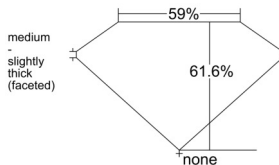

GIA®

FACSIMILE

GIA REPORT 6515689499

Verify this report at GIA.edu

GIA NATURAL DIAMOND DOSSIER®

March 21, 2025
GIA Report Number 6515689499
Shape and Cutting Style ..... Pear Brilliant
Measurements ..... 6.54 x 4.35 x 2.68 mm

GRADING RESULTS

Carat Weight ..... 0.45 carat
Color Grade ..... H
Clarity Grade VVS1

ADDITIONAL GRADING INFORMATION

Polish ..... Excellent
Symmetry ..... Very Good
Fluorescence ..... Faint
Clarity Characteristics ..... Pinpoint
Inscription(s): GIA 6515689499

PROPORTIONS

Profile not to actual proportions

GRADING SCALES

GIA COLOR SCALE		GIA CLARITY SCALE	
COLORLESS	D	VERY VERY SLIGHTLY INCLUDED	FLAWLESS
	E		INTERNALLY FLAWLESS
	F		VVS₁
	G		VVS₂
	H		VS₁
	I		VS₂
	J		SI₁
	K		SI₂
	L		I₁
	M		I₂
NEAR COLORLESS	N	SLIGHTLY INCLUDED	I₃
	O		
	P		
	Q		
FAINT	R		
	S		
	T		
	U		
VERT LIGHT	V		
	W		
	X		
	Y		
LIGHT	Z