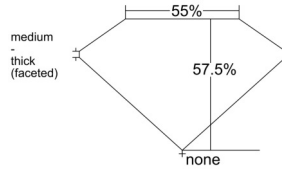

GIA®

FACSIMILE

GIA REPORT 6515689552

Verify this report at GIA.edu

GIA NATURAL DIAMOND DOSSIER®

March 21, 2025
GIA Report Number 6515689552
Shape and Cutting Style ..... Heart Brilliant
Measurements ..... 5.05 x 5.55 x 3.19 mm

GRADING RESULTS

Carat Weight ..... 0.51 carat
Color Grade ..... G
Clarity Grade VVS2

ADDITIONAL GRADING INFORMATION

Polish ..... Very Good
Symmetry ..... Excellent
Fluorescence ..... Medium Blue
Clarity Characteristics..... Pinpoint, Internal Graining
Inscription(s): GIA 6515689552

PROPORTIONS

Profile not to actual proportions

GRADING SCALES

GIA COLOR SCALE		GIA CLARITY SCALE	
COLORLESS	D	VERY VERY SLIGHTLY INCLUDED	FLAWLESS
	E		INTERNALLY FLAWLESS
	F		VVS₁
	G		VVS₂
	H		VS₁
	I		VS₂
	J		SI₁
	K		SI₂
	L		I₁
	M		I₂
NEAR COLORLESS	N	SLIGHTLY INCLUDED	I₃
	O		
	P		
	Q		
FAINT	R		
	S		
	T		
	U		
VERY LIGHT	V		
	W		
	X		
	Y		
LIGHT	Z