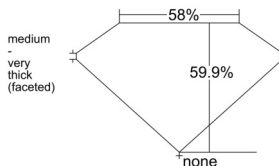

GIA®

FACSIMILE

GIA REPORT 6515694202

Verify this report at GIA.edu

GIA NATURAL DIAMOND DOSSIER®

March 21, 2025
GIA Report Number 6515694202
Shape and Cutting Style ..... Heart Brilliant
Measurements ..... 4.72 x 5.57 x 3.33 mm

GRADING RESULTS

Carat Weight ..... 0.50 carat
Color Grade ..... F
Clarity Grade VS2

ADDITIONAL GRADING INFORMATION

Polish ..... Excellent
Symmetry ..... Excellent
Fluorescence ..... None
Clarity Characteristics ..... Knot
Inscription(s): GIA 6515694202

PROPORTIONS

Profile not to actual proportions

GRADING SCALES

GIA COLOR SCALE		GIA CLARITY SCALE			
COLORLESS	D	VERY VERY SLIGHTLY INCLUDED	FLAWLESS		
	E		INTERNALLY FLAWLESS		
	F	VERY SLIGHTLY INCLUDED	VVS₁		
	G		VVS₂		
	H		VS₁		
	NEAR COLORLESS	I	SLIGHTLY INCLUDED	VS₂	
		J		SI₁	
		FAINT	K	INCLUDED	SI₂
			L		I₁
			M		I₂
VERT LIGHT	N	INCLUDED	I₃		
	O				
	P				
	Q				
	R				
	S				
	T				
LIGHT	U				
	V				
	W				
	X				
Y					
Z