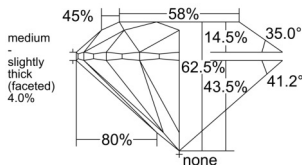

GIA®

FACSIMILE

GIA REPORT 6515694901

Verify this report at GIA.edu

GIA NATURAL DIAMOND DOSSIER®

April 21, 2025
GIA Report Number 6515694901
Shape and Cutting Style ..... Round Brilliant
Measurements ..... 5.58 - 5.62 x 3.50 mm

GRADING RESULTS

Carat Weight ..... 0.68 carat
Color Grade ..... F
Clarity Grade VVS1
Cut Grade ..... Excellent

ADDITIONAL GRADING INFORMATION

Polish ..... Excellent
Symmetry ..... Excellent
Fluorescence ..... Faint
Clarity Characteristics ..... Pinpoint
Inscription(s): GIA 6515694901

PROPORTIONS

Profile to actual proportions