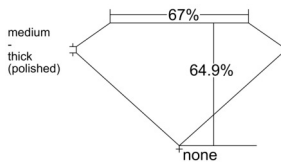

GIA®

FACSIMILE

GIA REPORT 6515705814

Verify this report at GIA.edu

GIA NATURAL DIAMOND DOSSIER®

March 24, 2025
GIA Report Number 6515705814
Shape and Cutting Style ..... Emerald Cut
Measurements ..... 4.50 x 3.32 x 2.16 mm

GRADING RESULTS

Carat Weight ..... 0.31 carat
Color Grade ..... F
Clarity Grade VS2

ADDITIONAL GRADING INFORMATION

Polish ..... Excellent
Symmetry ..... Very Good
Fluorescence ..... None
Clarity Characteristics ..... Crystal
Inscription(s): GIA 6515705814

PROPORTIONS

Profile not to actual proportions

GRADING SCALES

GIA COLOR SCALE		GIA CLARITY SCALE			
COLORLESS	D	VERY VERY SLIGHTLY INCLUDED	FLAWLESS		
	E		INTERNALLY FLAWLESS		
	F	VERY SLIGHTLY INCLUDED	VVS₁		
	G		VVS₂		
	H		VS₁		
	NEAR COLORLESS	I	SLIGHTLY INCLUDED	VS₂	
		J		SI₁	
		FAINT	K	INCLUDED	SI₂
			L		I₁
			M		I₂
VERT LIGHT	N	LIGHT	I₃		
	O				
	P				
	Q				
	R				
	S				
LIGHT	T				
	U				
	V				
	W				
	X				
Y					
Z