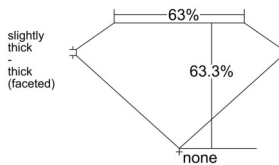

GIA®

FACSIMILE

GIA REPORT 6515728798

Verify this report at GIA.edu

GIA NATURAL DIAMOND DOSSIER®

March 26, 2025
GIA Report Number 6515728798
Shape and Cutting Style ..... Pear Brilliant
Measurements ..... 6.32 x 4.22 x 2.67 mm

GRADING RESULTS

Carat Weight ..... 0.43 carat
Color Grade ..... E
Clarity Grade VVS1

ADDITIONAL GRADING INFORMATION

Polish ..... Excellent
Symmetry ..... Very Good
Fluorescence ..... Faint
Clarity Characteristics ..... Pinpoint
Inscription(s): GIA 6515728798

PROPORTIONS

Profile not to actual proportions

GRADING SCALES

GIA COLOR SCALE		GIA CLARITY SCALE	
COLORLESS	D	VERY VERY SLIGHTLY INCLUDED	FLAWLESS
	E		INTERNALLY FLAWLESS
	F		VVS₁
	G		VVS₂
	H		VS₁
	I		VS₂
	J		SI₁
	K		SI₂
	L		I₁
	M		I₂
NEAR COLORLESS	N	SLIGHTLY INCLUDED	I₃
	O		
	P		
	Q		
FAINT	R		
	S		
	T		
	U		
VERY LIGHT	V		
	W		
	X		
	Y		
LIGHT	Z