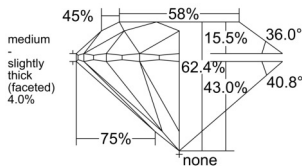

GIA®

FACSIMILE

GIA REPORT 6515781283

Verify this report at GIA.edu

GIA NATURAL DIAMOND DOSSIER®

April 02, 2025
GIA Report Number 6515781283
Shape and Cutting Style ..... Round Brilliant
Measurements ..... 4.72 - 4.76 x 2.96 mm

GRADING RESULTS

Carat Weight ..... 0.41 carat
Color Grade ..... F
Clarity Grade VVS1
Cut Grade ..... Excellent

ADDITIONAL GRADING INFORMATION

Polish ..... Excellent
Symmetry ..... Excellent
Fluorescence ..... Medium Blue
Clarity Characteristics ..... Pinpoint
Inscription(s): GIA 6515781283

PROPORTIONS

Profile to actual proportions