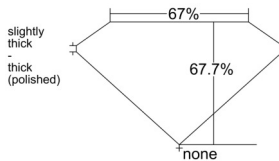

GIA®

FACSIMILE

GIA REPORT 6515822261

Verify this report at GIA.edu

GIA NATURAL DIAMOND DOSSIER®

April 07, 2025
GIA Report Number 6515822261
Shape and Cutting Style ..... Emerald Cut
Measurements ..... 4.72 x 3.41 x 2.31 mm

GRADING RESULTS

Carat Weight ..... 0.37 carat
Color Grade ..... F
Clarity Grade VS1

ADDITIONAL GRADING INFORMATION

Polish ..... Excellent
Symmetry ..... Very Good
Fluorescence ..... None
Clarity Characteristics..... Needle, Cloud, Pinpoint
Inscription(s): GIA 6515822261

PROPORTIONS

Profile not to actual proportions

GRADING SCALES

GIA COLOR SCALE		GIA CLARITY SCALE			
COLORLESS	D	VERY VERY SLIGHTLY INCLUDED	FLAWLESS		
	E		INTERNALLY FLAWLESS		
	F	VERY SLIGHTLY INCLUDED	VVS₁		
	G		VVS₂		
	H		VS₁		
	NEAR COLORLESS	I	SLIGHTLY INCLUDED	VS₂	
		J		SI₁	
		FAINT	K	INCLUDED	SI₂
			L		I₁
			M		I₂
VERT LIGHT	N	LIGHT	I₃		
	O				
	P				
	Q				
	R