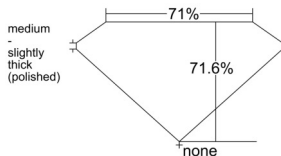

GIA®

FACSIMILE

GIA REPORT 6515830163

Verify this report at GIA.edu

GIA NATURAL DIAMOND DOSSIER®

April 07, 2025
GIA Report Number 6515830163
Shape and Cutting Style ..... **Square Modified Brilliant**
Measurements ..... 4.14 x 4.10 x 2.94 mm

GRADING RESULTS

Carat Weight ..... 0.40 carat
Color Grade I
Clarity Grade VVS2

ADDITIONAL GRADING INFORMATION

Polish ..... Very Good
Symmetry ..... Very Good
Fluorescence ..... Faint
Clarity Characteristics ..... Pinpoint
Inscription(s): GIA 6515830163

PROPORTIONS

Profile not to actual proportions

GRADING SCALES

GIA COLOR SCALE		GIA CLARITY SCALE			
COLORLESS	D	VERY VERY SLIGHTLY INCLUDED	FLAWLESS		
	E		INTERNALLY FLAWLESS		
	F	VERY SLIGHTLY INCLUDED	VVS₁		
	G		VVS₂		
	H		VS₁		
	NEAR COLORLESS	I	SLIGHTLY INCLUDED	VS₂	
		J		SI₁	
		FAINT	K	INCLUDED	SI₂
			L		I₁
			M		I₂
VERY LIGHT			N	INCLUDED	I₃
			O		
			P		
	Q				
LIGHT	R				
	S				
	T				
	U				
	V				
	Z