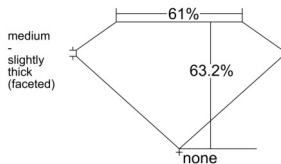

GIA®

FACSIMILE

GIA REPORT 6515843441

Verify this report at GIA.edu

GIA NATURAL DIAMOND DOSSIER®

April 09, 2025
GIA Report Number 6515843441
Shape and Cutting Style ..... Oval Brilliant
Measurements ..... 5.28 x 3.89 x 2.46 mm

GRADING RESULTS

Carat Weight ..... 0.32 carat
Color Grade ..... E
Clarity Grade VS1

ADDITIONAL GRADING INFORMATION

Polish ..... Excellent
Symmetry ..... Very Good
Fluorescence ..... Faint
Clarity Characteristics..... Crystal, Feather, Needle
Inscription(s): GIA 6515843441

PROPORTIONS

Profile not to actual proportions

GRADING SCALES

GIA COLOR SCALE		GIA CLARITY SCALE	
COLORLESS	D	VERY VERY SLIGHTLY INCLUDED	FLAWLESS
	E		INTERNALLY FLAWLESS
	F		VVS₁
	G		VVS₂
	H		VS₁
	I		VS₂
	J		SI₁
	K		SI₂
	L		I₁
	M		I₂
NEAR COLORLESS	N	SLIGHTLY INCLUDED	I₃
	O		
	P		
	Q		
FAINT	R		
	S		
	T		
	U		
VERT LIGHT	V		
	W		
	X		
	Y		
LIGHT	Z