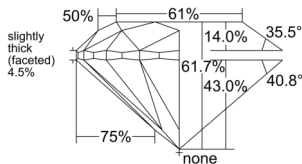

GIA®

FACSIMILE

GIA REPORT 6515849637

Verify this report at GIA.edu

GIA NATURAL DIAMOND DOSSIER®

April 10, 2025
GIA Report Number 6515849637
Shape and Cutting Style ..... Round Brilliant
Measurements ..... 4.81 - 4.85 x 2.98 mm

GRADING RESULTS

Carat Weight ..... 0.44 carat
Color Grade ..... J
Clarity Grade VS1
Cut Grade ..... Excellent

ADDITIONAL GRADING INFORMATION

Polish ..... Excellent
Symmetry ..... Excellent
Fluorescence ..... None
Clarity Characteristics ..... Crystal, Feather
Inscription(s): GIA 6515849637

PROPORTIONS

Profile to actual proportions