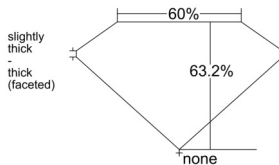

GIA®

FACSIMILE

GIA REPORT 6515869365

Verify this report at GIA.edu

GIA NATURAL DIAMOND DOSSIER®

April 11, 2025
GIA Report Number 6515869365
Shape and Cutting Style ..... Pear Brilliant
Measurements ..... 6.63 x 3.99 x 2.52 mm

GRADING RESULTS

Carat Weight ..... 0.40 carat
Color Grade I
Clarity Grade VS1

ADDITIONAL GRADING INFORMATION

Polish ..... Excellent
Symmetry ..... Good
Fluorescence ..... None
Clarity Characteristics ..... Cloud, Pinpoint
Inscription(s): GIA 6515869365

PROPORTIONS

Profile not to actual proportions

GRADING SCALES

GIA COLOR SCALE		GIA CLARITY SCALE	
COLORLESS	D	VERY VERY SLIGHTLY INCLUDED	FLAWLESS
	E		INTERNALLY FLAWLESS
	F		VVS₁
	G		VVS₂
	H		VS₁
	I		VS₂
	J		SI₁
	K		SI₂
	L		I₁
	M		I₂
NEAR COLORLESS	N	SLIGHTLY INCLUDED	I₃
	O		
	P		
	Q		
FAINT	R		
	S		
	T		
	U		
VERT LIGHT	V		
	W		
	X		
	Y		
LIGHT	Z