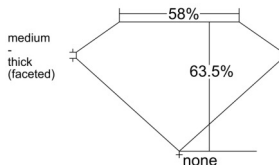

GIA®

FACSIMILE

GIA REPORT 6515879579

Verify this report at GIA.edu

GIA NATURAL DIAMOND DOSSIER®

April 15, 2025
GIA Report Number 6515879579
Shape and Cutting Style ..... Pear Brilliant
Measurements ..... 6.21 x 4.13 x 2.63 mm

GRADING RESULTS

Carat Weight ..... 0.40 carat
Color Grade ..... F
Clarity Grade VVS1

ADDITIONAL GRADING INFORMATION

Polish ..... Excellent
Symmetry ..... Very Good
Fluorescence ..... None
Clarity Characteristics ..... Cloud, Surface Graining
Inscription(s): GIA 6515879579

PROPORTIONS

Profile not to actual proportions

GRADING SCALES

GIA COLOR SCALE		GIA CLARITY SCALE			
COLORLESS	D	VERY VERY SLIGHTLY INCLUDED	FLAWLESS		
	E		INTERNALLY FLAWLESS		
	F		VVS₁		
	G		VVS₂		
	NEAR COLORLESS	H	VERY SLIGHTLY INCLUDED	VS₁	
		I		VS₂	
		FAINT	J	SLIGHTLY INCLUDED	I₁
			K		I₂
	L		I₃		
	LIGHT		M		
N					
O					
P					
Q					
R