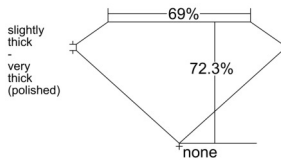

GIA®

FACSIMILE

GIA REPORT 6515884921

Verify this report at gia.edu

GIA NATURAL DIAMOND DOSSIER®

April 15, 2025
GIA Report Number 6515884921
Shape and Cutting Style ..... Square Modified Brilliant
Measurements ..... 3.75 x 3.73 x 2.70 mm

GRADING RESULTS

Carat Weight ..... 0.33 carat
Color Grade ..... D
Clarity Grade VS2

ADDITIONAL GRADING INFORMATION

Polish ..... Excellent
Symmetry ..... Very Good
Fluorescence ..... None
Clarity Characteristics ..... Crystal
Inscription(s): GIA 6515884921

PROPORTIONS

Profile not to actual proportions

GRADING SCALES

GIA COLOR SCALE		GIA CLARITY SCALE			
COLORLESS	D	VERY VERY SLIGHTLY INCLUDED	FLAWLESS		
	E		INTERNALLY FLAWLESS		
	F		VVS₁		
	NEAR COLORLESS	G	VERY SLIGHTLY INCLUDED	VVS₂	
		H		VS₁	
		FAINT	I	SLIGHTLY INCLUDED	VS₂
			J		SI₁
			K	SLIGHTLY INCLUDED	SI₂
	LIGHT	L	INCLUDED	I₁	
		M		I₂	
N		I₃			
O					
P					
Q					
R