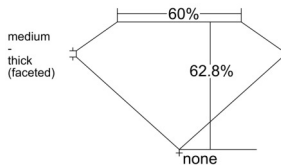

GIA®

FACSIMILE

GIA REPORT 6515888726

Verify this report at GIA.edu

GIA NATURAL DIAMOND DOSSIER®

April 15, 2025
GIA Report Number **6515888726**
Shape and Cutting Style ..... **Pear Brilliant**
Measurements ..... **5.65 x 3.77 x 2.37 mm**

GRADING RESULTS

Carat Weight ..... **0.30 carat**
Color Grade ..... **F**
Clarity Grade **VVS1**

ADDITIONAL GRADING INFORMATION

Polish ..... **Excellent**
Symmetry ..... **Very Good**
Fluorescence ..... **None**
Clarity Characteristics..... **Cloud, Cavity, Surface Graining**
Inscription(s): **GIA 6515888726**

PROPORTIONS

Profile not to actual proportions

GRADING SCALES

GIA COLOR SCALE		GIA CLARITY SCALE			
COLORLESS	D	VERY VERY SLIGHTLY INCLUDED	FLAWLESS		
	E		INTERNALLY FLAWLESS		
	F	VERY SLIGHTLY INCLUDED	VVS₁		
	G		VVS₂		
	H		VS₁		
	NEAR COLORLESS	I	SLIGHTLY INCLUDED	VS₂	
		J		SI₁	
		FAINT	K	INCLUDED	SI₂
			L		I₁
			M		I₂
VERT LIGHT	N	LIGHT	I₃		
	O				
	P				
	Q				
	R