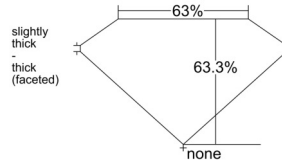

GIA®

FACSIMILE

GIA REPORT 6515896175

Verify this report at GIA.edu

GIA NATURAL DIAMOND DOSSIER®

April 17, 2025
GIA Report Number 6515896175
Shape and Cutting Style ..... Pear Brilliant
Measurements ..... 6.26 x 4.08 x 2.59 mm

GRADING RESULTS

Carat Weight ..... 0.40 carat
Color Grade ..... F
Clarity Grade VS1

ADDITIONAL GRADING INFORMATION

Polish ..... Excellent
Symmetry ..... Excellent
Fluorescence ..... None
Clarity Characteristics.... Crystal, Cloud, Needle, Indented Natural
Inscription(s): GIA 6515896175

PROPORTIONS

Profile not to actual proportions

GRADING SCALES

GIA COLOR SCALE		GIA CLARITY SCALE			
COLORLESS	D	VERY VERY SLIGHTLY INCLUDED	FLAWLESS		
	E		INTERNALLY FLAWLESS		
	F	VERY SLIGHTLY INCLUDED	VS₁		
	G		VS₂		
	H		VS₁		
	NEAR COLORLESS	I	SLIGHTLY INCLUDED	SI₁	
		J		SI₂	
		FAINT	K	INCLUDED	I₁
			L		I₂
			M		I₃
VERT LIGHT	N		LIGHT		
	O				
	P				
	Q				
	R