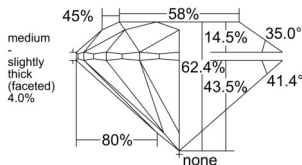

GIA®

FACSIMILE

GIA REPORT 6515911924

Verify this report at GIA.edu

GIA NATURAL DIAMOND DOSSIER®

April 18, 2025
GIA Report Number 6515911924
Shape and Cutting Style ..... Round Brilliant
Measurements ..... 3.96 - 3.97 x 2.47 mm

GRADING RESULTS

Carat Weight ..... 0.24 carat
Color Grade ..... H
Clarity Grade VS1
Cut Grade ..... Excellent

ADDITIONAL GRADING INFORMATION

Polish ..... Excellent
Symmetry ..... Excellent
Fluorescence ..... Faint
Clarity Characteristics..... Crystal, Pinpoint
Inscription(s): GIA 6515911924

PROPORTIONS

GRADING SCALES

GIA COLOR SCALE	GIA CLARITY SCALE	GIA CUT SCALE	
D	FLAWLESS	EXCELLENT	
E	INTERNALLY FLAWLESS		
F		VVS₁	VERY GOOD
G	VVS₂		
H	VS₁	GOOD	
I	VS₂		
J	SI₁	FAIR	
K	SI₂		
L	I₁	POOR	
M			
N			
O	I₂		
P			
Q			
R	I₃		
S			
T			
U			
V			
W			
X			
Y			
Z