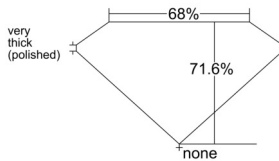

GIA®

FACSIMILE

GIA REPORT 6515922774

Verify this report at GIA.edu

GIA NATURAL DIAMOND DOSSIER®

April 18, 2025
GIA Report Number 6515922774
Shape and Cutting Style ..... Emerald Cut
Measurements ..... 4.98 x 3.76 x 2.69 mm

GRADING RESULTS

Carat Weight ..... 0.50 carat
Color Grade ..... D
Clarity Grade VS1

ADDITIONAL GRADING INFORMATION

Polish ..... Excellent
Symmetry ..... Very Good
Fluorescence ..... None
Clarity Characteristics..... Crystal, Needle, Pinpoint
Inscription(s): GIA 6515922774

PROPORTIONS

Profile not to actual proportions

GRADING SCALES

GIA COLOR SCALE		GIA CLARITY SCALE			
COLORLESS	D	VERY VERY SLIGHTLY INCLUDED	FLAWLESS		
	E		INTERNALLY FLAWLESS		
	F	VERY SLIGHTLY INCLUDED	VVS₁		
	G		VVS₂		
	H		VS₁		
	NEAR COLORLESS	I	SLIGHTLY INCLUDED	VS₂	
		J		SI₁	
		FAINT	K	INCLUDED	SI₂
			L		I₁
			M		I₂
VERT LIGHT	N	LIGHT	I₃		
	O				
	P				
	Q				
	R