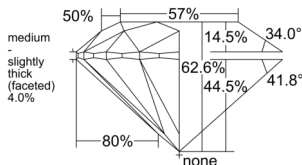

GIA®

FACSIMILE

GIA REPORT 6515929341

Verify this report at GIA.edu

GIA NATURAL DIAMOND DOSSIER®

April 21, 2025
GIA Report Number 6515929341
Shape and Cutting Style ..... Round Brilliant
Measurements ..... 3.87 - 3.88 x 2.43 mm

GRADING RESULTS

Carat Weight ..... 0.22 carat
Color Grade ..... H
Clarity Grade VS1
Cut Grade ..... Excellent

ADDITIONAL GRADING INFORMATION

Polish ..... Excellent
Symmetry ..... Excellent
Fluorescence ..... None
Clarity Characteristics ..... Cloud, Crystal, Pinpoint
Inspection(s): GIA 6515929341

PROPORTIONS

GRADING SCALES

GIA COLOR SCALE

COLOURLESS	D
	E
	F
	G
	H
	I
	J
NEAR COLOURLESS	K
	L
FAIN	M
	N
	O
	P
VERY LIGHT	Q
	R
	S
	T
	U
	V
	W
	X
	Y
LIGHT	Z

GIA CLARITY SCALE

FLAWLESS	INTERNAL FLAWLESS	
		FLAWLESS
VERY VERY SLIGHTLY INCLUDED	VVS₁	
	VVS₂	
VERY SLIGHTLY INCLUDED	VS₁	
	VS₂	
SLIGHTLY INCLUDED	SI₁	
	SI₂	
INCLUDED	I₁	
	I₂	
	I₃	

GIA CUT SCALE

EXCELLENT
VERY GOOD
GOOD
FAIR
POOR