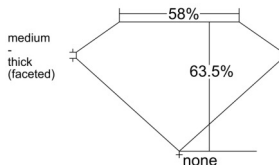

GIA®

FACSIMILE

GIA REPORT 6515930272

Verify this report at GIA.edu

GIA NATURAL DIAMOND DOSSIER®

April 19, 2025
GIA Report Number **6515930272**
Shape and Cutting Style ..... **Pear Brilliant**
Measurements ..... **6.01 x 3.63 x 2.30 mm**

GRADING RESULTS

Carat Weight ..... **0.30 carat**
Color Grade ..... **G**
Clarity Grade **VVS2**

ADDITIONAL GRADING INFORMATION

Polish ..... **Excellent**
Symmetry ..... **Very Good**
Fluorescence ..... **None**
Clarity Characteristics ..... **Feather**
Inscription(s): **GIA 6515930272**

PROPORTIONS

Profile not to actual proportions

GRADING SCALES

GIA COLOR SCALE		GIA CLARITY SCALE			
COLORLESS	D	VERY VERY SLIGHTLY INCLUDED	FLAWLESS		
	E		INTERNALLY FLAWLESS		
	F	VERY SLIGHTLY INCLUDED	VVS₁		
	G		VVS₂		
	H		VS₁		
	NEAR COLORLESS	I	SLIGHTLY INCLUDED	VS₂	
		J		SI₁	
		FAINT	K	INCLUDED	SI₂
			L		I₁
			M		I₂
N			I₃		
VERT LIGHT	O	LIGHT			
	P				
	Q				
	R				
	S				
	T				
LIGHT	U				
	V				
	W				
	X				
	Y				
	Z