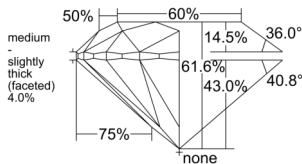

GIA®

FACSIMILE

GIA REPORT 6515938296

Verify this report at GIA.edu

GIA NATURAL DIAMOND DOSSIER®

April 21, 2025
GIA Report Number 6515938296
Shape and Cutting Style ..... Round Brilliant
Measurements ..... 5.63 - 5.67 x 3.48 mm

GRADING RESULTS

Carat Weight ..... 0.70 carat
Color Grade ..... H
Clarity Grade S11
Cut Grade ..... Excellent

ADDITIONAL GRADING INFORMATION

Polish ..... Excellent
Symmetry ..... Excellent
Fluorescence ..... None
Clarity Characteristics..... Crystal, Cloud, Feather
Inscription(s): GIA 6515938296

PROPORTIONS

Profile to actual proportions

GRADING SCALES

GIA COLOR SCALE

COLORESS	D
	E
	F
	G
	H
	I
	J
NEAR COLORESS	K
	L
FAINT	M
	N
	O
	P
VERY LIGHT	Q
	R
	S
	T
	U
	V
	W
	X
	Y
LIGHT	Z

GIA CLARITY SCALE

FLAWLESS	VERY VERY SLIGHTLY INCLUDED	VVS₁	VVS₂	VS₁	VS₂	S1₁	S1₂	I₁	I₂	I₃	
											VERY SLIGHTLY INCLUDED
INTERNALLY FLAWLESS											

GIA CUT SCALE

EXCELLENT
VERY GOOD
GOOD
FAIR
POOR