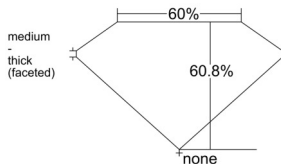

GIA®

FACSIMILE

GIA REPORT 6515947292

Verify this report at GIA.edu

GIA NATURAL DIAMOND DOSSIER®

April 22, 2025
GIA Report Number **6515947292**
Shape and Cutting Style ..... **Pear Brilliant**
Measurements ..... **6.79 x 3.95 x 2.40 mm**

GRADING RESULTS

Carat Weight ..... **0.37 carat**
Color Grade ..... **D**
Clarity Grade **VVS1**

ADDITIONAL GRADING INFORMATION

Polish ..... **Excellent**
Symmetry ..... **Very Good**
Fluorescence ..... **Faint**
Clarity Characteristics..... **Pinpoint, Feather, Cavity, Surface Graining**

Inscription(s): GIA 6515947292

PROPORTIONS

Profile not to actual proportions

GRADING SCALES

GIA COLOR SCALE		GIA CLARITY SCALE	
COLORLESS	D	VERY VERY SLIGHTLY INCLUDED	FLAWLESS
	E		INTERNALLY FLAWLESS
	F		VVS₁
	G		VVS₂
	H		VS₁
	I		VS₂
	J		SI₁
	K		SI₂
	L		I₁
	M		I₂
NEAR COLORLESS	N	SLIGHTLY INCLUDED	I₃
	O		
	P		
	Q		
FAINT	R		
	S		
	T		
	U		
VERT LIGHT	V		
	W		
	X		
	Y		
LIGHT	Z