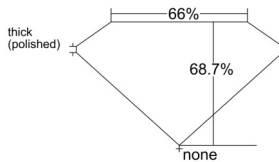

GIA®

FACSIMILE

GIA REPORT 6515975147

Verify this report at GIA.edu

GIA NATURAL DIAMOND DOSSIER®

April 24, 2025
GIA Report Number 6515975147
Shape and Cutting Style ..... Emerald Cut
Measurements ..... 4.69 x 3.54 x 2.43 mm

GRADING RESULTS

Carat Weight ..... 0.40 carat
Color Grade ..... E
Clarity Grade VS1

ADDITIONAL GRADING INFORMATION

Polish ..... Excellent
Symmetry ..... Very Good
Fluorescence ..... None
Clarity Characteristics ..... Cloud, Pinpoint
Inscription(s): GIA 6515975147

PROPORTIONS

Profile not to actual proportions

GRADING SCALES

GIA COLOR SCALE		GIA CLARITY SCALE			
COLORLESS	D	VERY VERY SLIGHTLY INCLUDED	FLAWLESS		
	E		INTERNALLY FLAWLESS		
	F		VVS₁		
	G		VVS₂		
	NEAR COLORLESS	H	VERY SLIGHTLY INCLUDED	VS₁	
		I		VS₂	
		FAINT	J	SLIGHTLY INCLUDED	S₁
			K		S₂
	L		I₁		
	M		I₂		
N	I₃				
O					
VERT LIGHT	P	INCLUDED			
	Q				
	R				
	S				
	T				
	U				
	V				
	W				
LIGHT	X				
	Y				
	Z