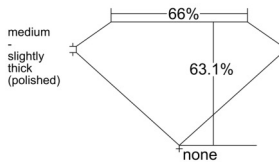

GIA®

FACSIMILE

GIA REPORT 6521027754

Verify this report at gia.edu

GIA NATURAL DIAMOND DOSSIER®

May 02, 2025
GIA Report Number 6521027754
Shape and Cutting Style ..... Emerald Cut
Measurements ..... 5.30 x 3.42 x 2.16 mm

GRADING RESULTS

Carat Weight ..... 0.38 carat
Color Grade ..... H
Clarity Grade SI1

ADDITIONAL GRADING INFORMATION

Polish ..... Excellent
Symmetry ..... Very Good
Fluorescence ..... Faint
Clarity Characteristics ..... Crystal, Cloud
Inscription(s): GIA 6521027754

PROPORTIONS

Profile not to actual proportions

GRADING SCALES

GIA COLOR SCALE		GIA CLARITY SCALE			
COLORLESS	D	VERY VERY SLIGHTLY INCLUDED	FLAWLESS		
	E		INTERNALLY FLAWLESS		
	F	VERY SLIGHTLY INCLUDED	VVS₁		
	G		VVS₂		
	H		VS₁		
	NEAR COLORLESS	I	SLIGHTLY INCLUDED	VS₂	
		J		SI₁	
		FAINT	K	INCLUDED	SI₂
			L		I₁
			M		I₂
VERT LIGHT	N	LIGHT	I₃		
	O				
	P				
	Q				
	R